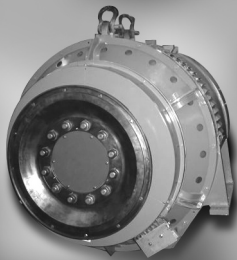

TRACTION MOTOR SERVICE

Rebuild, Rewind and Remanufacture of AC & DC Traction Motors and Generators for Mainline — Mass Transit — Secondary Industrial Rail Application

GENERATORS

AC & DC

REBUILDS FOR
SALE

Traction Motor Service, Inc. (TMS) is a quality full-service motor repair center specializing in the electro-mechanical **rebuilding, rewinding** and **remanufacturing** of AC & DC traction motors & generators used in mainline, mass transit and secondary industrial rail applications.

- UTEX Programs
- Field Coils
- Shafts
- Balancing
- Line Boring
- Brush Holders
- Rewind Kits
- Field Coils
- Wheel Sets
- Wheel Truing
- Traction Motor Combos

9933 Broadway Avenue • P.O. Box 485
North Huntingdon, PA 15642