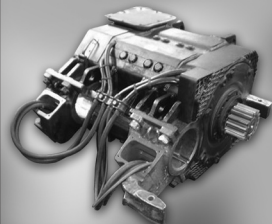

TRACTION MOTOR SERVICE

Rebuild, Rewind and Remanufacture of AC & DC Traction Motors and Generators for Mainline — Mass Transit — Secondary Industrial Rail Application

GENERATORS

AC & DC

REBUILDS FOR
SALE

Traction Motor Service, Inc. (TMS) is a quality full-service motor repair center specializing in the electro-mechanical **rebuilding, rewinding** and **remanufacturing** of AC & DC traction motors & generators used in mainline, mass transit and secondary industrial rail applications.

- UTEX Programs
- Field Coils
- Shafts
- Balancing
- Line Boring
- Brush Holders
- Rewind Kits
- Field Coils
- Wheel Sets
- Wheel Truing
- Traction Motor Combos

9933 Broadway Avenue • P.O. Box 485
North Huntingdon, PA 15642

Tel: 724-864-5170 • Fax: 724-864-5079

www.tractionmotorservice.com

TRACTION
MOTORS

AC & DC